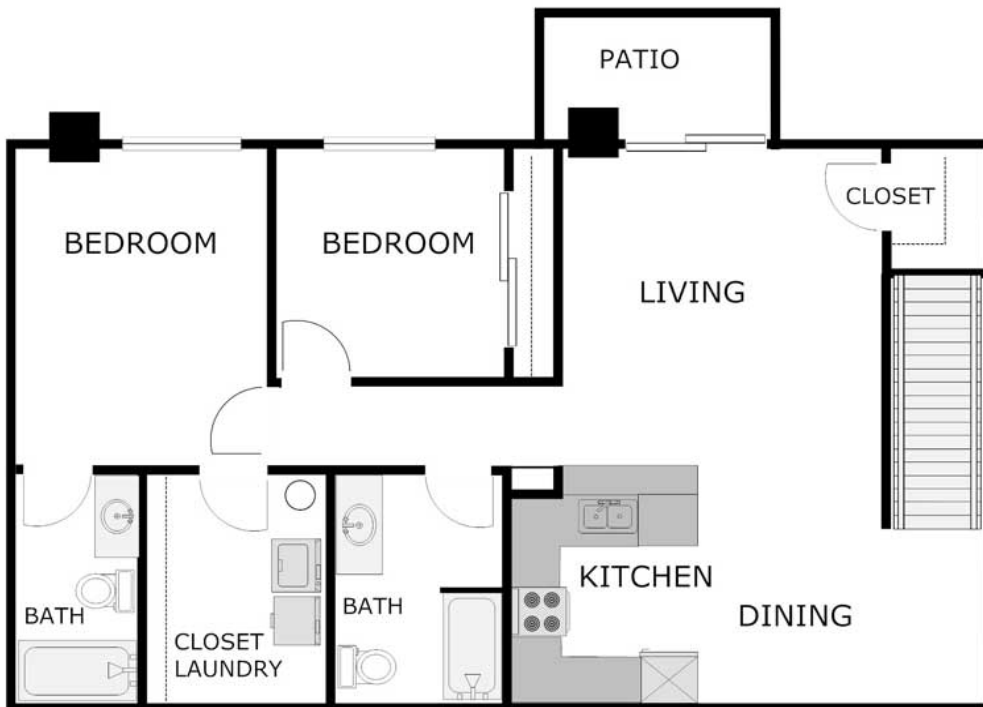

## 2 Bedroom 2 Bath Apartment Upper

1,200 Sq. Ft.

RENT

DEPOSIT

DATE AVAILABLE

NOTES

[Arborvalleyapartmentliving.com](http://Arborvalleyapartmentliving.com)

relax, enjoy, live!