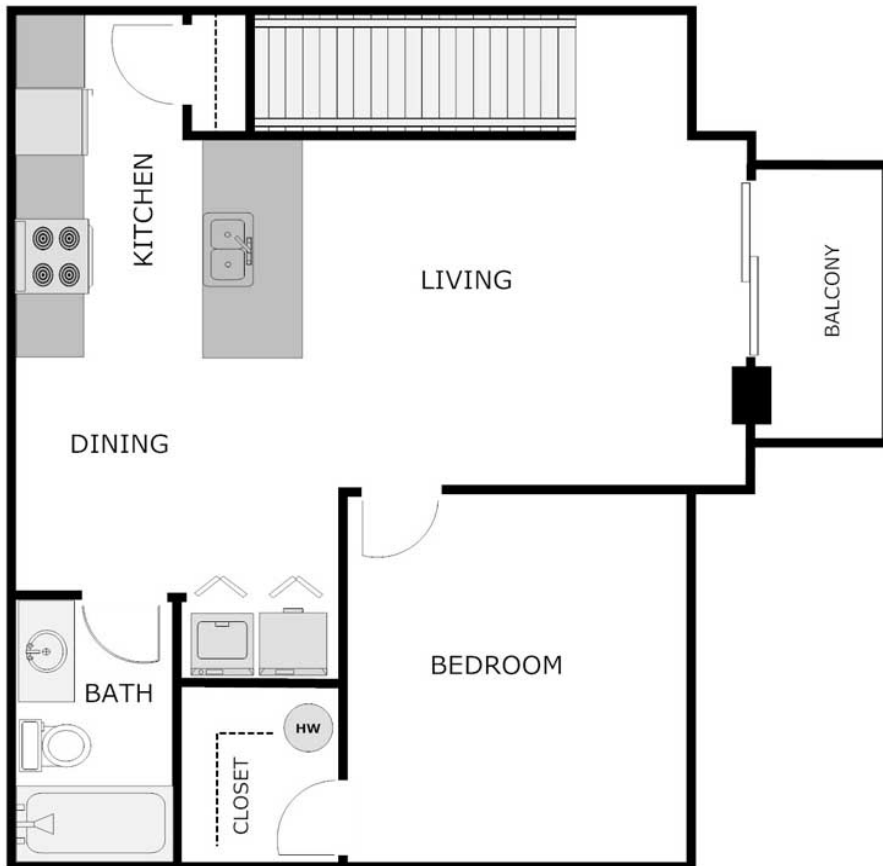

1 Bedroom 1 Bath Apartment

800 Sq. Ft.

RENT

DEPOSIT

DATE AVAILABLE

NOTES

Arborvalleyapartmentliving.com

relax, enjoy, live!